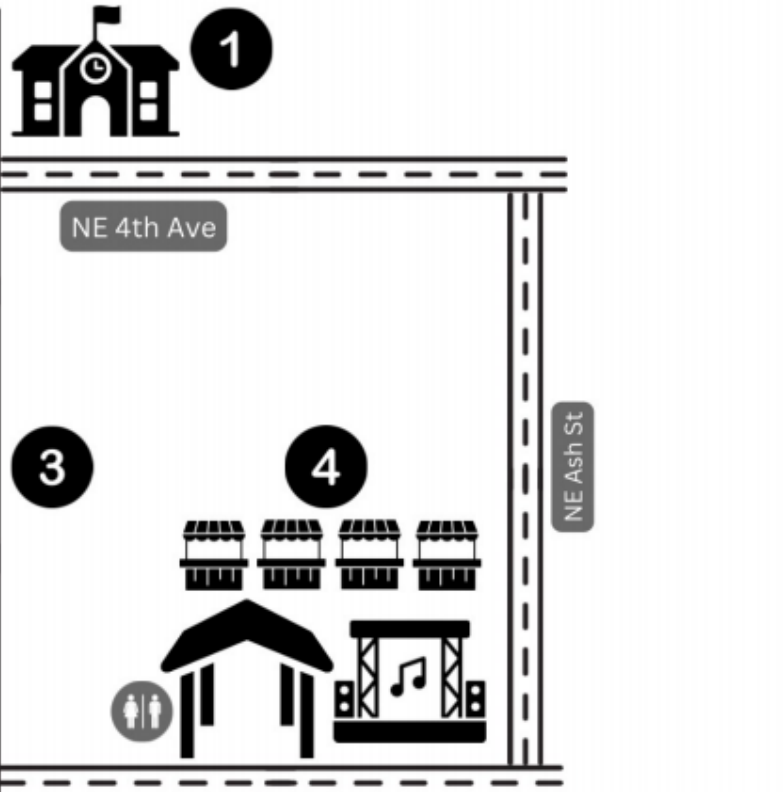

Map of Linn County Lamb and Wool Fair Events

- 1) Scio High School
Lamb Trot 5k Registration
- 2) The Edge
Pie Sale
- 3) Main Street
Car Show
Tractor Show
- 4) Lamb and Wool Fairgrounds
Vendors, Silent Auction, Sheep Show,
Carol Bates Stage (Pie Eating Contest,
Talent Show, Pet Show, Live Music,
Hula Hoop Contest, and more!)
- 5) Centennial Elementary
Fleece & Fiber Marketplace
Youth Art & Craft Exhibit
- 6) Scio Middle School
Quilt Show
- 7) Scio City Hall
Book sale

★ Parade Route ★
Start - HWY 226/SW 3rd Ave
End - Main Street/NE 4th Ave

Highway 226

- 8) Scio Farm Store Loading Dock
Sheep Sheering Demonstrations
- 9) Scio Historic Depot Museum
- 10) ZCBJ Hall
Royal Court Coronation
Flower Show
Sheepskin Revue
- 11) NW Championship Sheepdog Trials
At Wolston Farms - HWY 226/Franklin Butte Road
- 12) Scio Fire Department
Parade Registration

*Map not to scale